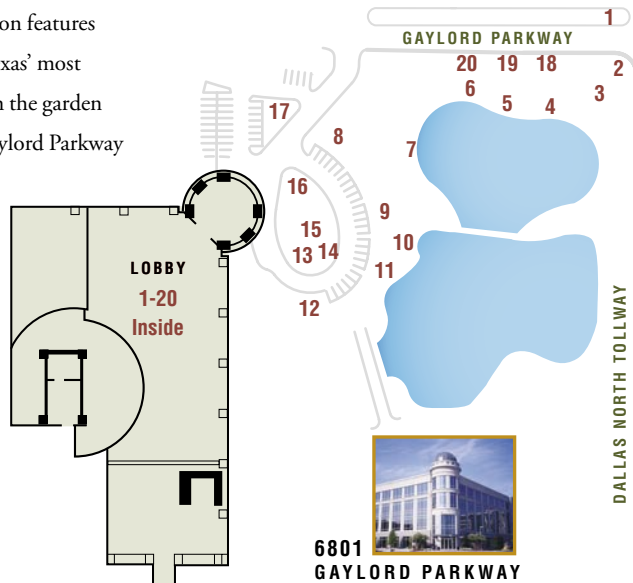

TEXAS SCULPTURE GARDEN AT HALL OFFICE PARK

Now officially open to the public, this unique collection features 40 works of art and celebrates the talent of some of Texas' most important artists. Visit each piece by strolling through the garden which winds around the lake just in front of 6801 Gaylord Parkway and continues inside the lobby area of the building.

Outside garden open daily dawn to dusk;
inside open weekdays 9 to 5.

INSIDE : 1. Jim Bowman, Dallas *Bluebonnets* blown glass, steel 2. Betsy Bass, Dallas and Tim Nentrup, Fort Worth *Bird Window* bronze, oak 3. Richard Neidhardt, Sherman *Clock Rider* bronze 4. Marla Ziegler, Dallas *Office Party* clay, glaze 5. James Sullivan, Dallas *Figure Aloft* straw, plaster, wood, steel 6. Jesus B. Moroles, Rockport *Black Spirit* black granite 7. Roger Colombik, Wimberley *Poetry Series II* stone, steel, paint 8. Frances Bagley, Dallas *The First Crusade* cedar, pigment 9. Tom Orr, Dallas *Wood Bend & Black Bend* wood, glass, laminate 10. Polly Gessell, Dallas *Art Conference* glass 11. Heather Marcus, Texas and New York *Green Ray* aluminum, paint 12. Michael Pavlovsky, Fort Worth *Perseverance* bronze 13. Karl Umlauf, Lorena *Legend series* mixed media on cast paper 14. Arthur Koch, Dallas *Elements of Change series* wood, cement, paint 15. James Surls, Texas and Colorado *Three and Three and Seven Flower* pine, poplar, steel 16. Jerry Dodd, Commerce *Balancing Act* steel, paint 17. Harry Geffert, Crowley *Downside, Up* bronze 18. Joe Havel, Houston *Two Starched Shirts* bronze 19. Ken Little, San Antonio *Coast (Walking Coyote)* bronze 20. Isaac Smith, Dallas *Panther* wood, paint, monofilament